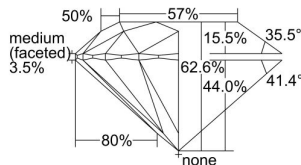

GIA®

FACSIMILE

GIA REPORT 6492842269

Verify this report at GIA.edu

GIA NATURAL DIAMOND DOSSIER®

July 05, 2024
GIA Report Number **6492842269**
Shape and Cutting Style ..... **Round Brilliant**
Measurements ..... **4.76 - 4.78 x 2.99 mm**

GRADING RESULTS

Carat Weight ..... **0.41 carat**
Color Grade ..... **E**
Clarity Grade **S12**
Cut Grade ..... **Excellent**

ADDITIONAL GRADING INFORMATION

Polish ..... **Excellent**
Symmetry ..... **Excellent**
Fluorescence ..... **None**
Clarity Characteristics..... **Cloud, Feather**
Inscription(s): **GIA 6492842269**

PROPORTIONS

Profile to actual proportions

GRADING SCALES

GIA COLOR SCALE	GIA CLARITY SCALE	GIA CUT SCALE	
D	FLAWLESS	EXCELLENT	
E	INTERNALLY FLAWLESS		
F		VVS₁	VERY GOOD
G	VVS₂		
H	VS₁	GOOD	
I	VS₂		
J	S1₁	FAIR	
K	S1₂		
L	I₁	POOR	
M	I₂		
N	I₃		
O			
P			
Q			
R			
S			
T			
U			
V			
W			
X			
Y			
Z