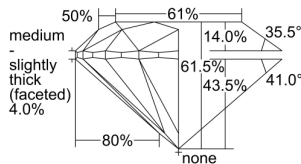

GIA®

FACSIMILE

GIA REPORT 6492842808

Verify this report at GIA.edu

GIA NATURAL DIAMOND DOSSIER®

July 08, 2024
GIA Report Number **6492842808**
Shape and Cutting Style ..... **Round Brilliant**
Measurements ..... **4.57 - 4.61 x 2.82 mm**

GRADING RESULTS

Carat Weight ..... **0.37 carat**
Color Grade ..... **I**
Clarity Grade **VVS2**
Cut Grade ..... **Excellent**

ADDITIONAL GRADING INFORMATION

Polish ..... **Very Good**
Symmetry ..... **Excellent**
Fluorescence ..... **Faint**
Clarity Characteristics.. **Needle, Pinpoint, Cloud, Indented Natural**
Inscription(s): **GIA 6492842808**

PROPORTIONS

Profile to actual proportions

GRADING SCALES

GIA COLOR SCALE	GIA CLARITY SCALE	GIA CUT SCALE	
D	FLAWLESS	EXCELLENT	
E	INTERNALLY FLAWLESS		
F		VVS₁	VERY GOOD
G	VVS₂		
H	VS₁	GOOD	
I	VS₂		
J	SI₁	FAIR	
K	SI₂		
L	I₁	POOR	
M	I₂		
N	I₃		
O			
P			
Q			
R			
S			
T			
U			
V			
W			
X			
Y			
Z