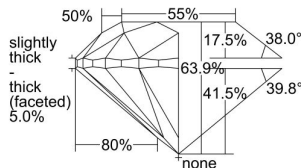

GIA®

FACSIMILE

GIA REPORT 6492844118

Verify this report at GIA.edu

GIA NATURAL DIAMOND DOSSIER®

July 05, 2024
GIA Report Number **6492844118**
Shape and Cutting Style ..... **Round Brilliant**
Measurements ..... **4.19 - 4.21 x 2.68 mm**

GRADING RESULTS

Carat Weight ..... **0.30 carat**
Color Grade ..... **G**
Clarity Grade **VS1**
Cut Grade ..... **Very Good**

ADDITIONAL GRADING INFORMATION

Polish ..... **Very Good**
Symmetry ..... **Excellent**
Fluorescence ..... **Medium Blue**
Clarity Characteristics..... **Cloud**
Inscription(s): **GIA 6492844118**

PROPORTIONS

Profile to actual proportions

GRADING SCALES

GIA COLOR SCALE	GIA CLARITY SCALE	GIA CUT SCALE	
D	FLAWLESS	EXCELLENT	
E	INTERNALLY FLAWLESS		
F		VVS₁	VERY GOOD
G	VVS₂		
H	VS₁	GOOD	
I	VS₂		
J	SI₁	FAIR	
K	SI₂		
L	I₁	POOR	
M	I₂		
N	I₃		
O			
P			
Q			
R			
S			
T			
U			
V			
W			
X			
Y			
Z