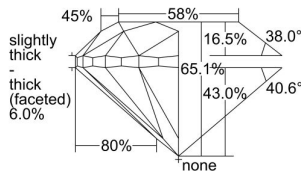

GIA®

FACSIMILE

GIA REPORT 6492845062

Verify this report at GIA.edu

GIA NATURAL DIAMOND DOSSIER®

July 11, 2024
GIA Report Number **6492845062**
Shape and Cutting Style ..... **Round Brilliant**
Measurements ..... **4.88 - 4.96 x 3.20 mm**

GRADING RESULTS

Carat Weight ..... **0.50 carat**
Color Grade ..... **J**
Clarity Grade **VS1**
Cut Grade ..... **Good**

ADDITIONAL GRADING INFORMATION

Polish ..... **Very Good**
Symmetry ..... **Very Good**
Fluorescence ..... **Strong Blue**
Clarity Characteristics..... **Cloud, Pinpoint**
Inscription(s): **GIA 6492845062**

PROPORTIONS

Profile to actual proportions