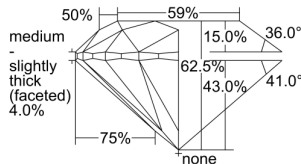

GIA®

FACSIMILE

GIA REPORT 6492847566

Verify this report at GIA.edu

GIA NATURAL DIAMOND DOSSIER®

July 08, 2024
GIA Report Number **6492847566**
Shape and Cutting Style ..... **Round Brilliant**
Measurements ..... **4.68 - 4.71 x 2.94 mm**

GRADING RESULTS

Carat Weight ..... **0.40 carat**
Color Grade ..... **H**
Clarity Grade **VVS2**
Cut Grade ..... **Excellent**

ADDITIONAL GRADING INFORMATION

Polish ..... **Excellent**
Symmetry ..... **Excellent**
Fluorescence ..... **None**
Clarity Characteristics..... **Cloud, Pinpoint, Indented Natural,
Surface Graining**

Inscription(s): GIA 6492847566

PROPORTIONS

Profile to actual proportions

GRADING SCALES

GIA COLOR SCALE	GIA CLARITY SCALE	GIA CUT SCALE	
D	FLAWLESS	EXCELLENT	
E	INTERNALLY FLAWLESS		
F		VVS₁	VERY GOOD
G	VVS₂		
H	VS₁	GOOD	
I	VS₂		
J	SI₁	FAIR	
K	SI₂		
L	I₁	POOR	
M			
N			
O	I₂		
P			
Q			
R	I₃		
S			
T			
U			
V			
W			
X			
Y			
Z