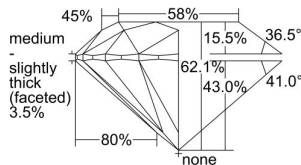

GIA®

FACSIMILE

GIA REPORT 6492848061

Verify this report at GIA.edu

GIA NATURAL DIAMOND DOSSIER®

July 10, 2024
GIA Report Number **6492848061**
Shape and Cutting Style ..... **Round Brilliant**
Measurements ..... **4.28 - 4.30 x 2.67 mm**

GRADING RESULTS

Carat Weight ..... **0.30 carat**
Color Grade ..... **G**
Clarity Grade **S12**
Cut Grade ..... **Excellent**

ADDITIONAL GRADING INFORMATION

Polish ..... **Excellent**
Symmetry ..... **Excellent**
Fluorescence ..... **None**
Clarity Characteristics..... **Feather, Cloud, Crystal**
Inscription(s): **GIA 6492848061**

PROPORTIONS

Profile to actual proportions

GRADING SCALES

GIA COLOR SCALE	GIA CLARITY SCALE	GIA CUT SCALE	
D	FLAWLESS	EXCELLENT	
E	INTERNALLY FLAWLESS		
F		VVS₁	VERY GOOD
G	VVS₂		
H	VS₁	GOOD	
I	VS₂		
J	S1₁	FAIR	
K	S1₂		
L	I₁	POOR	
M	I₂		
N	I₃		
O			
P			
Q			
R			
S			
T			
U			
V			
W			
X			
Y			
Z