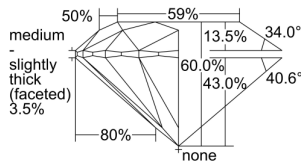

GIA®

FACSIMILE

GIA REPORT 6492848888

Verify this report at GIA.edu

GIA NATURAL DIAMOND DOSSIER®

July 08, 2024
GIA Report Number **6492848888**
Shape and Cutting Style ..... **Round Brilliant**
Measurements ..... **4.82 - 4.85 x 2.90 mm**

GRADING RESULTS

Carat Weight ..... **0.41 carat**
Color Grade ..... **E**
Clarity Grade **S12**
Cut Grade ..... **Excellent**

ADDITIONAL GRADING INFORMATION

Polish ..... **Excellent**
Symmetry ..... **Excellent**
Fluorescence ..... **None**
Clarity Characteristics..... **Cloud, Crystal**
Inscription(s): **GIA 6492848888**

PROPORTIONS

Profile to actual proportions

GRADING SCALES

GIA COLOR SCALE	GIA CLARITY SCALE	GIA CUT SCALE	
D	FLAWLESS	EXCELLENT	
E	INTERNALLY FLAWLESS		
F		VVS₁	VERY GOOD
G	VVS₂		
H	VS₁	GOOD	
I	VS₂		
J	S1₁	FAIR	
K	S1₂		
L	I₁	POOR	
M	I₂		
N	I₃		
O			
P			
Q			
R			
S			
T			
U			
V			
W			
X			
Y			
Z