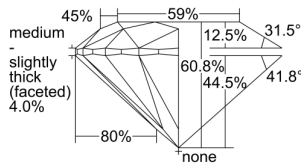

GIA®

FACSIMILE

GIA REPORT 6492849625

Verify this report at GIA.edu

GIA NATURAL DIAMOND DOSSIER®

July 09, 2024
GIA Report Number **6492849625**
Shape and Cutting Style ..... **Round Brilliant**
Measurements ..... **4.43 - 4.45 x 2.70 mm**

GRADING RESULTS

Carat Weight ..... **0.32 carat**
Color Grade ..... **I**
Clarity Grade **VS1**
Cut Grade ..... **Excellent**

ADDITIONAL GRADING INFORMATION

Polish ..... **Excellent**
Symmetry ..... **Excellent**
Fluorescence ..... **None**
Clarity Characteristics ..... **Cloud**
Inscription(s): **GIA 6492849625**

PROPORTIONS

Profile to actual proportions

GRADING SCALES

GIA COLOR SCALE	GIA CLARITY SCALE	GIA CUT SCALE
D	FLAWLESS	EXCELLENT
E	FLAWLESS	
F	INTERNALLY FLAWLESS	VERY GOOD
G	FLAWLESS	
H	VVS₁	GOOD
I	VVS₂	
J	VS₁	FAIR
K	VS₂	
L	SI₁	POOR
M	SI₂	
N	I₁	
O	I₂	
P	I₃	
Q		
R		
S		
T		
U		
V		
W		
X		
Y		
Z