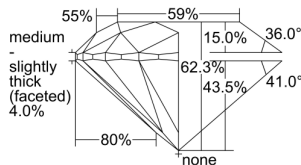

GIA®

FACSIMILE

GIA REPORT 6492850876

Verify this report at GIA.edu

GIA NATURAL DIAMOND DOSSIER®

July 05, 2024
GIA Report Number **6492850876**
Shape and Cutting Style ..... **Round Brilliant**
Measurements ..... **4.26 - 4.28 x 2.66 mm**

GRADING RESULTS

Carat Weight ..... **0.30 carat**
Color Grade ..... **F**
Clarity Grade **VS1**
Cut Grade ..... **Excellent**

ADDITIONAL GRADING INFORMATION

Polish ..... **Very Good**
Symmetry ..... **Excellent**
Fluorescence ..... **None**
Clarity Characteristics.. **Cloud, Needle, Pinpoint, Indented Natural**
Inscription(s): **GIA 6492850876**

PROPORTIONS

Profile to actual proportions

GRADING SCALES

GIA COLOR SCALE	GIA CLARITY SCALE	GIA CUT SCALE	
D	FLAWLESS	EXCELLENT	
E	INTERNALLY FLAWLESS		
F		VVS₁	VERY GOOD
G	VVS₂		
H	VS₁	GOOD	
I	VS₂		
J	SI₁	FAIR	
K	SI₂		
L	I₁	POOR	
M	I₂		
N	I₃		
O			
P			
Q			
R			
S			
T			
U			
V			
W			
X			
Y			
Z