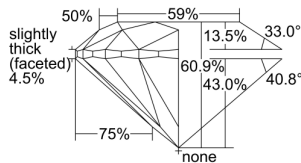

GIA®

FACSIMILE

GIA REPORT 6492852343

Verify this report at GIA.edu

GIA NATURAL DIAMOND DOSSIER®

July 08, 2024
GIA Report Number 6492852343
Shape and Cutting Style ..... Round Brilliant
Measurements ..... 4.57 - 4.61 x 2.80 mm

GRADING RESULTS

Carat Weight ..... 0.37 carat
Color Grade ..... G
Clarity Grade S11
Cut Grade ..... Excellent

ADDITIONAL GRADING INFORMATION

Polish ..... Excellent
Symmetry ..... Excellent
Fluorescence ..... Faint
Clarity Characteristics..... Crystal, Cloud, Feather
Inscription(s): GIA 6492852343

PROPORTIONS

Profile to actual proportions

GRADING SCALES

GIA COLOR SCALE	GIA CLARITY SCALE	GIA CUT SCALE	
D	FLAWLESS	EXCELLENT	
E	INTERNALLY FLAWLESS		
F		VVS₁	VERY GOOD
G	VVS₂		
H	VS₁	GOOD	
I	VS₂		
J	S1₁	FAIR	
K	S1₂		
L	I₁	POOR	
M	I₂		
N	I₃		
O			
P			
Q			
R			
S			
T			
U			
V			
W			
X			
Y			
Z