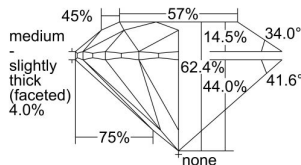

GIA®

FACSIMILE

GIA REPORT 6492853276

Verify this report at GIA.edu

GIA NATURAL DIAMOND DOSSIER®

July 10, 2024
GIA Report Number **6492853276**
Shape and Cutting Style ..... **Round Brilliant**
Measurements ..... **4.71 - 4.75 x 2.95 mm**

GRADING RESULTS

Carat Weight ..... **0.40 carat**
Color Grade ..... **G**
Clarity Grade **VS1**
Cut Grade ..... **Excellent**

ADDITIONAL GRADING INFORMATION

Polish ..... **Excellent**
Symmetry ..... **Excellent**
Fluorescence ..... **Very Strong Blue**
Clarity Characteristics..... **Cloud, Feather, Pinpoint**
Inscription(s): **GIA 6492853276**

PROPORTIONS

Profile to actual proportions

GRADING SCALES

GIA COLOR SCALE	GIA CLARITY SCALE	GIA CUT SCALE
D	FLAWLESS	EXCELLENT
E	INTERNALLY FLAWLESS	
F	VVS₁	VERY GOOD
G		
H	VS₁	GOOD
I		
J	SI₁	FAIR
K		
L	I₁	POOR
M		
N	I₂	
O	I₃	
P		
Q		
R		
S		
T		
U		
V		
W		
X		
Y		
Z