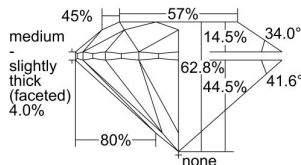

GIA®

FACSIMILE

GIA REPORT 6492856760

Verify this report at GIA.edu

GIA NATURAL DIAMOND DOSSIER®

July 10, 2024
GIA Report Number **6492856760**
Shape and Cutting Style ..... **Round Brilliant**
Measurements ..... **4.87 - 4.90 x 3.07 mm**

GRADING RESULTS

Carat Weight ..... **0.45 carat**
Color Grade ..... **K**
Clarity Grade **S11**
Cut Grade ..... **Excellent**

ADDITIONAL GRADING INFORMATION

Polish ..... **Excellent**
Symmetry ..... **Excellent**
Fluorescence ..... **Faint**
Clarity Characteristics..... **Cloud, Crystal, Feather**
Inscription(s): **GIA 6492856760**

PROPORTIONS

Profile to actual proportions

GRADING SCALES

GIA COLOR SCALE	GIA CLARITY SCALE	GIA CUT SCALE	
D	FLAWLESS	EXCELLENT	
E	INTERNALLY FLAWLESS		
F		VVS₁	VERY GOOD
G	VVS₂		
H	VS₁	GOOD	
I	VS₂		
J	S1₁	FAIR	
K	S1₂		
L	I₁	POOR	
M	I₂		
N	I₃		
O			
P			
Q			
R			
S			
T			
U			
V			
W			
X			
Y			
Z