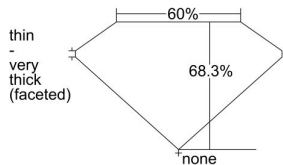

GIA®

FACSIMILE

GIA REPORT 6492856841

Verify this report at GIA.edu

GIA NATURAL DIAMOND DOSSIER®

July 08, 2024
GIA Report Number 6492856841
Shape and Cutting Style ..... Cushion Modified Brilliant
Measurements ..... 4.19 x 4.10 x 2.80 mm

GRADING RESULTS

Carat Weight ..... 0.40 carat
Color Grade ..... F
Clarity Grade VS1

ADDITIONAL GRADING INFORMATION

Polish ..... Excellent
Symmetry ..... Very Good
Fluorescence ..... None
Clarity Characteristics ..... Crystal
Inscription(s): GIA 6492856841

PROPORTIONS

Profile not to actual proportions

GRADING SCALES

GIA COLOR SCALE		GIA CLARITY SCALE			
COLORLESS	D	VERY VERY SLIGHTLY INCLUDED	FLAWLESS		
	E		INTERNALLY FLAWLESS		
	F	VERY SLIGHTLY INCLUDED	VS₁		
	G		VS₂		
	H		VS₁		
	NEAR COLORLESS	I	SLIGHTLY INCLUDED	VS₂	
		J		SI₁	
		FAINT	K	INCLUDED	SI₂
			L		I₁
			M		I₂
VERT LIGHT	N	LIGHT	I₃		
	O				
	P				
	Q				
	R				
	S