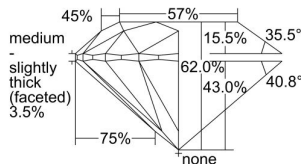

GIA®

FACSIMILE

GIA REPORT 6492857418

Verify this report at GIA.edu

GIA NATURAL DIAMOND DOSSIER®

July 08, 2024
GIA Report Number **6492857418**
Shape and Cutting Style ..... **Round Brilliant**
Measurements ..... **5.27 - 5.30 x 3.28 mm**

GRADING RESULTS

Carat Weight ..... **0.56 carat**
Color Grade ..... **D**
Clarity Grade ..... **Internally Flawless**
Cut Grade ..... **Excellent**

ADDITIONAL GRADING INFORMATION

Polish ..... **Excellent**
Symmetry ..... **Excellent**
Fluorescence ..... **None**
Clarity Characteristics..... **Minor Details of Polish**
Inscription(s): **GIA 6492857418**

PROPORTIONS

Profile to actual proportions

GRADING SCALES

GIA COLOR SCALE	GIA CLARITY SCALE	GIA CUT SCALE	
D	FLAWLESS	EXCELLENT	
E	INTERNALLY FLAWLESS		
F		VVS₁	VERY GOOD
G	VVS₂		
H	VS₁	GOOD	
I	VS₂		
J	SI₁	FAIR	
K	SI₂		
L	I₁	POOR	
M	I₂		
N	I₃		
O			
P			
Q			
R			
S			
T			
U			
V			
W			
X			
Y			
Z