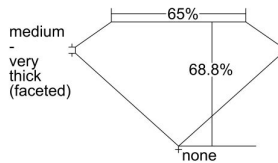

GIA®

FACSIMILE

GIA REPORT 6492857434

Verify this report at GIA.edu

GIA NATURAL DIAMOND DOSSIER®

July 08, 2024
GIA Report Number 6492857434
Shape and Cutting Style ..... Cushion Modified Brilliant
Measurements ..... 4.20 x 4.10 x 2.82 mm

GRADING RESULTS

Carat Weight ..... 0.40 carat
Color Grade ..... G
Clarity Grade VVS2

ADDITIONAL GRADING INFORMATION

Polish ..... Very Good
Symmetry ..... Good
Fluorescence ..... None
Clarity Characteristics..... Cloud, Surface Graining, Extra Facet
Inspection(s): GIA 6492857434

PROPORTIONS

Profile not to actual proportions

GRADING SCALES

GIA COLOR SCALE		GIA CLARITY SCALE			
COLORLESS	D	VERY VERY SLIGHTLY INCLUDED	FLAWLESS		
	E		INTERNALLY FLAWLESS		
	F	VERY SLIGHTLY INCLUDED	VVS₁		
	G		VVS₂		
	H		VS₁		
	NEAR COLORLESS	I	SLIGHTLY INCLUDED	VS₂	
		J		SI₁	
		FAINT	K	INCLUDED	SI₂
			L		I₁
			M		I₂
VERT LIGHT	N	LIGHT	I₃		
	O				
	P				
	Q				
	R