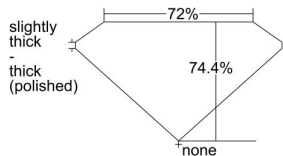

GIA®

FACSIMILE

GIA REPORT 6492857461

Verify this report at GIA.edu

GIA NATURAL DIAMOND DOSSIER®

July 08, 2024
GIA Report Number 6492857461
Shape and Cutting Style ..... Square Modified Brilliant
Measurements ..... 4.64 x 4.49 x 3.34 mm

GRADING RESULTS

Carat Weight ..... 0.60 carat
Color Grade I
Clarity Grade VVS2

ADDITIONAL GRADING INFORMATION

Polish ..... Excellent
Symmetry ..... Very Good
Fluorescence ..... None
Clarity Characteristics ..... Feather, Cloud
Inscription(s): GIA 6492857461

PROPORTIONS

Profile not to actual proportions

GRADING SCALES

GIA COLOR SCALE		GIA CLARITY SCALE			
COLORLESS	D	VERY VERY SLIGHTLY INCLUDED	FLAWLESS		
	E		INTERNALLY FLAWLESS		
	F	VERY SLIGHTLY INCLUDED	VVS₁		
	G		VVS₂		
	H		VS₁		
	NEAR COLORLESS	I	SLIGHTLY INCLUDED	VS₂	
		J		SI₁	
		FAINT	K	INCLUDED	SI₂
			L		I₁
			M		I₂
N			I₃		
VERT LIGHT	O	LIGHT			
	P				
	Q				
	R				
	S				
	T				
	U				
	V				
W					
X					
Y					
Z