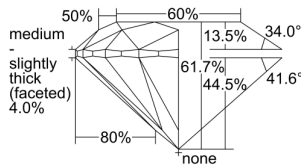

GIA®

FACSIMILE

GIA REPORT 6492857675

Verify this report at GIA.edu

GIA NATURAL DIAMOND DOSSIER®

July 10, 2024
GIA Report Number **6492857675**
Shape and Cutting Style ..... **Round Brilliant**
Measurements ..... **4.29 - 4.32 x 2.65 mm**

GRADING RESULTS

Carat Weight ..... **0.30 carat**
Color Grade ..... **D**
Clarity Grade **VS1**
Cut Grade ..... **Excellent**

ADDITIONAL GRADING INFORMATION

Polish ..... **Excellent**
Symmetry ..... **Excellent**
Fluorescence ..... **None**
Clarity Characteristics..... **Cloud, Feather, Pinpoint**
Inscription(s): **GIA 6492857675**

PROPORTIONS

Profile to actual proportions

GRADING SCALES

GIA COLOR SCALE	GIA CLARITY SCALE	GIA CUT SCALE	
D	FLAWLESS	EXCELLENT	
E	INTERNALLY FLAWLESS		
F		VVS₁	VERY GOOD
G	VVS₂		
H	VS₁	GOOD	
I	VS₂		
J	SI₁	FAIR	
K	SI₂		
L	I₁	POOR	
M	I₂		
N	I₃		
O			
P			
Q			
R			
S			
T			
U			
V			
W			
X			
Y			
Z