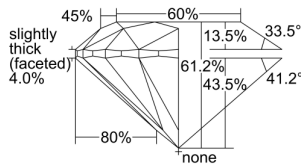

GIA®

FACSIMILE

GIA REPORT 6492859418

Verify this report at GIA.edu

GIA NATURAL DIAMOND DOSSIER®

July 08, 2024
GIA Report Number **6492859418**
Shape and Cutting Style ..... **Round Brilliant**
Measurements ..... **3.89 - 3.91 x 2.38 mm**

GRADING RESULTS

Carat Weight ..... **0.22 carat**
Color Grade ..... **E**
Clarity Grade ..... **Internally Flawless**
Cut Grade ..... **Excellent**

ADDITIONAL GRADING INFORMATION

Polish ..... **Excellent**
Symmetry ..... **Excellent**
Fluorescence ..... **Faint**
Clarity Characteristics..... **Minor Details of Polish**
Inscription(s): **GIA 6492859418**

PROPORTIONS

Profile to actual proportions

GRADING SCALES

GIA COLOR SCALE	GIA CLARITY SCALE	GIA CUT SCALE	
D	FLAWLESS	EXCELLENT	
E	INTERNALLY FLAWLESS		
F		VVS₁	VERY GOOD
G	VVS₂		
H	VS₁	GOOD	
I	VS₂		
J	SI₁	FAIR	
K	SI₂		
L	I₁	POOR	
M			
N			
O	I₂		
P			
Q			
R	I₃		
S			
T			
U			
V			
W			
X			
Y			
Z