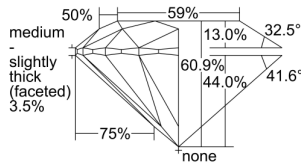

GIA®

FACSIMILE

GIA REPORT 6492859503

Verify this report at GIA.edu

GIA NATURAL DIAMOND DOSSIER®

July 09, 2024
GIA Report Number **6492859503**
Shape and Cutting Style ..... **Round Brilliant**
Measurements ..... **5.72 - 5.77 x 3.50 mm**

GRADING RESULTS

Carat Weight ..... **0.70 carat**
Color Grade ..... **I**
Clarity Grade **VS1**
Cut Grade ..... **Excellent**

ADDITIONAL GRADING INFORMATION

Polish ..... **Excellent**
Symmetry ..... **Excellent**
Fluorescence ..... **None**
Clarity Characteristics..... **Cloud, Pinpoint**
Inscription(s): **GIA 6492859503**

PROPORTIONS

Profile to actual proportions

GRADING SCALES

GIA COLOR SCALE	GIA CLARITY SCALE	GIA CUT SCALE	
D	FLAWLESS	EXCELLENT	
E	INTERNALLY FLAWLESS		
F		VVS₁	VERY GOOD
G	VVS₂		
H	VS₁	GOOD	
I	VS₂		
J	SI₁	FAIR	
K	SI₂		
L	I₁	POOR	
M	I₂		
N	I₃		
O			
P			
Q			
R			
S			
T			
U			
V			
W			
X			
Y			
Z