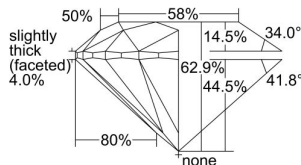

GIA®

FACSIMILE

GIA REPORT 6492860509

Verify this report at GIA.edu

GIA NATURAL DIAMOND DOSSIER®

July 08, 2024
GIA Report Number **6492860509**
Shape and Cutting Style ..... **Round Brilliant**
Measurements ..... **5.90 - 5.93 x 3.72 mm**

GRADING RESULTS

Carat Weight ..... **0.80 carat**
Color Grade ..... **F**
Clarity Grade **VS1**
Cut Grade ..... **Excellent**

ADDITIONAL GRADING INFORMATION

Polish ..... **Excellent**
Symmetry ..... **Excellent**
Fluorescence ..... **None**
Clarity Characteristics..... **Cloud, Crystal**
Inscription(s): **GIA 6492860509**

PROPORTIONS

Profile to actual proportions

GRADING SCALES

GIA COLOR SCALE	GIA CLARITY SCALE	GIA CUT SCALE	
D	FLAWLESS	EXCELLENT	
E	INTERNALLY FLAWLESS		
F		VVS₁	VERY GOOD
G	VVS₂		
H	VS₁	GOOD	
I	VS₂		
J	SI₁	FAIR	
K	SI₂		
L	I₁	POOR	
M	I₂		
N	I₃		
O			
P			
Q			
R			
S			
T			
U			
V			
W			
X			
Y			
Z