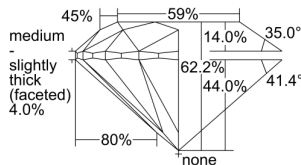

GIA®

FACSIMILE

GIA REPORT 6492862605

Verify this report at GIA.edu

GIA NATURAL DIAMOND DOSSIER®

July 15, 2024
GIA Report Number **6492862605**
Shape and Cutting Style ..... **Round Brilliant**
Measurements ..... **5.26 - 5.28 x 3.28 mm**

GRADING RESULTS

Carat Weight ..... **0.56 carat**
Color Grade ..... **F**
Clarity Grade **VS1**
Cut Grade ..... **Excellent**

ADDITIONAL GRADING INFORMATION

Polish ..... **Excellent**
Symmetry ..... **Excellent**
Fluorescence ..... **None**
Clarity Characteristics ..... **Crystal**
Inscription(s): **GIA 6492862605**

PROPORTIONS

Profile to actual proportions

GRADING SCALES

GIA COLOR SCALE	GIA CLARITY SCALE	GIA CUT SCALE	
D	FLAWLESS	EXCELLENT	
E	INTERNALLY FLAWLESS		
F		VVS₁	VERY GOOD
G	VVS₂		
H	VS₁	GOOD	
I	VS₂		
J	SI₁	FAIR	
K	SI₂		
L	I₁	POOR	
M	I₂		
N	I₃		
O			
P			
Q			
R			
S			
T			
U			
V			
W			
X			
Y			
Z