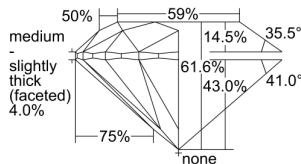

GIA®

FACSIMILE

GIA REPORT 6492863427

Verify this report at GIA.edu

GIA NATURAL DIAMOND DOSSIER®

July 10, 2024
GIA Report Number **6492863427**
Shape and Cutting Style ..... **Round Brilliant**
Measurements ..... **3.89 - 3.90 x 2.40 mm**

GRADING RESULTS

Carat Weight ..... **0.22 carat**
Color Grade ..... **F**
Clarity Grade **VVS2**
Cut Grade ..... **Excellent**

ADDITIONAL GRADING INFORMATION

Polish ..... **Excellent**
Symmetry ..... **Excellent**
Fluorescence ..... **None**
Clarity Characteristics ..... **Feather, Pinpoint**
Inscription(s): **GIA 6492863427**

PROPORTIONS

Profile to actual proportions

GRADING SCALES

GIA COLOR SCALE	GIA CLARITY SCALE	GIA CUT SCALE	
D	FLAWLESS	EXCELLENT	
E	INTERNALLY FLAWLESS		
F		VVS₁	VERY GOOD
G	VVS₂		
H	VS₁	GOOD	
I	VS₂		
J	SI₁	FAIR	
K	SI₂		
L	I₁	POOR	
M			
N			
O	I₂		
P			
Q			
R	I₃		
S			
T			
U			
V			
W			
X			
Y			
Z