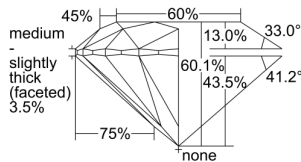

GIA®

FACSIMILE

GIA REPORT 6492863839

Verify this report at GIA.edu

GIA NATURAL DIAMOND DOSSIER®

July 15, 2024
GIA Report Number **6492863839**
Shape and Cutting Style ..... **Round Brilliant**
Measurements ..... **4.00 - 4.02 x 2.41 mm**

GRADING RESULTS

Carat Weight ..... **0.23 carat**
Color Grade ..... **D**
Clarity Grade **VVS1**
Cut Grade ..... **Excellent**

ADDITIONAL GRADING INFORMATION

Polish ..... **Excellent**
Symmetry ..... **Excellent**
Fluorescence ..... **None**
Clarity Characteristics..... **Cloud, Pinpoint, Feather**
Inscription(s): **GIA 6492863839**

PROPORTIONS

Profile to actual proportions

GRADING SCALES

GIA COLOR SCALE	GIA CLARITY SCALE	GIA CUT SCALE	
D	FLAWLESS	EXCELLENT	
E	INTERNALLY FLAWLESS		
F		VVS₁	VERY GOOD
G	VVS₂		
H	VS₁	GOOD	
I	VS₂		
J	SI₁	FAIR	
K	SI₂		
L	I₁	POOR	
M	I₂		
N	I₃		
O			
P			
Q			
R			
S			
T			
U			
V			
W			
X			
Y			
Z