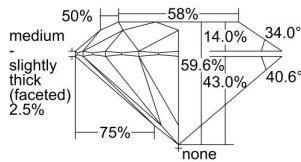

GIA®

FACSIMILE

GIA REPORT 6492863960

Verify this report at GIA.edu

GIA NATURAL DIAMOND DOSSIER®

July 09, 2024
GIA Report Number **6492863960**
Shape and Cutting Style ..... **Round Brilliant**
Measurements ..... **4.41 - 4.43 x 2.64 mm**

GRADING RESULTS

Carat Weight ..... **0.31 carat**
Color Grade ..... **H**
Clarity Grade ..... **Internally Flawless**
Cut Grade ..... **Excellent**

ADDITIONAL GRADING INFORMATION

Polish ..... **Excellent**
Symmetry ..... **Excellent**
Fluorescence ..... **Medium Blue**
Clarity Characteristics..... **Minor Details of Polish**
Inscription(s): **GIA 6492863960**

PROPORTIONS

Profile to actual proportions

GRADING SCALES

GIA COLOR SCALE	GIA CLARITY SCALE	GIA CUT SCALE	
D	FLAWLESS	EXCELLENT	
E	INTERNALLY FLAWLESS		
F		VVS₁	VERY GOOD
G	VVS₂		
H	VS₁	GOOD	
I	VS₂		
J	SI₁	FAIR	
K	SI₂		
L	I₁	POOR	
M	I₂		
N	I₃		
O			
P			
Q			
R			
S			
T			
U			
V			
W			
X			
Y			
Z