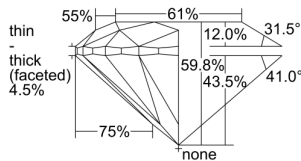

GIA®

FACSIMILE

GIA REPORT 6492865841

Verify this report at GIA.edu

GIA NATURAL DIAMOND DOSSIER®

July 09, 2024
GIA Report Number 6492865841
Shape and Cutting Style ..... Round Brilliant
Measurements ..... 4.72 - 4.76 x 2.84 mm

GRADING RESULTS

Carat Weight ..... 0.40 carat
Color Grade ..... H
Clarity Grade VS1
Cut Grade ..... Very Good

ADDITIONAL GRADING INFORMATION

Polish ..... Excellent
Symmetry ..... Excellent
Fluorescence ..... None
Clarity Characteristics..... Indented Natural, Needle
Inscription(s): GIA 6492865841

PROPORTIONS

Profile to actual proportions

GRADING SCALES

GIA COLOR SCALE	GIA CLARITY SCALE	GIA CUT SCALE	
D	FLAWLESS	EXCELLENT	
E	INTERNALLY FLAWLESS		
F		VVS₁	VERY GOOD
G	VVS₂		
H	VS₁	GOOD	
I	VS₂		
J	SI₁	FAIR	
K	SI₂		
L	I₁	POOR	
M			
N			
O	I₂		
P			
Q	I₃		
R			
S			
T			
U			
V			
W			
X			
Y			
Z