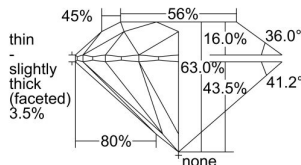

GIA®

FACSIMILE

GIA REPORT 6492866258

Verify this report at GIA.edu

GIA NATURAL DIAMOND DOSSIER®

July 09, 2024
GIA Report Number **6492866258**
Shape and Cutting Style ..... **Round Brilliant**
Measurements ..... **6.14 - 6.18 x 3.88 mm**

GRADING RESULTS

Carat Weight ..... **0.90 carat**
Color Grade ..... **F**
Clarity Grade **VS2**
Cut Grade ..... **Excellent**

ADDITIONAL GRADING INFORMATION

Polish ..... **Excellent**
Symmetry ..... **Excellent**
Fluorescence ..... **None**
Clarity Characteristics..... **Crystal, Cloud**
Inscription(s): **GIA 6492866258**

PROPORTIONS

Profile to actual proportions