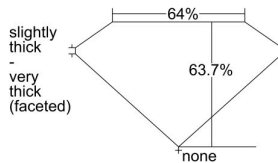

GIA®

FACSIMILE

GIA REPORT 6492869006

Verify this report at GIA.edu

GIA NATURAL DIAMOND DOSSIER®

July 09, 2024
GIA Report Number **6492869006**
Shape and Cutting Style ..... **Marquise Brilliant**
Measurements ..... **5.88 x 3.16 x 2.01 mm**

GRADING RESULTS

Carat Weight ..... **0.23 carat**
Color Grade ..... **I**
Clarity Grade **VS1**

ADDITIONAL GRADING INFORMATION

Polish ..... **Excellent**
Symmetry ..... **Very Good**
Fluorescence ..... **Faint**
Clarity Characteristics..... **Cloud, Crystal, Feather, Pinpoint**
Inscription(s): **GIA 6492869006**

PROPORTIONS

Profile not to actual proportions

GRADING SCALES

GIA COLOR SCALE		GIA CLARITY SCALE			
COLORLESS	D	VERY VERY SLIGHTLY INCLUDED	FLAWLESS		
	E		INTERNALLY FLAWLESS		
	F	VERY SLIGHTLY INCLUDED	VS₁		
	G		VS₂		
	H		VS₁		
	NEAR COLORLESS	I	SLIGHTLY INCLUDED	SI₁	
		J		SI₂	
		FAINT	K	INCLUDED	I₁
			L		I₂
			M		I₃
VERT LIGHT	N				
	O				
	P				
	Q				
	R				
LIGHT	S				
	T				
	U				
	V				
	W				
X					
Y					
Z