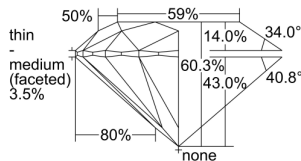

GIA®

FACSIMILE

GIA REPORT 6492870227

Verify this report at GIA.edu

GIA NATURAL DIAMOND DOSSIER®

July 09, 2024
GIA Report Number **6492870227**
Shape and Cutting Style ..... **Round Brilliant**
Measurements ..... **4.36 - 4.39 x 2.64 mm**

GRADING RESULTS

Carat Weight ..... **0.30 carat**
Color Grade ..... **E**
Clarity Grade **VVS2**
Cut Grade ..... **Excellent**

ADDITIONAL GRADING INFORMATION

Polish ..... **Excellent**
Symmetry ..... **Excellent**
Fluorescence ..... **None**
Clarity Characteristics..... **Feather, Pinpoint**
Inscription(s): **GIA 6492870227**

PROPORTIONS

Profile to actual proportions