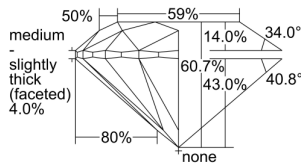

GIA®

FACSIMILE

GIA REPORT 6492870742

Verify this report at GIA.edu

GIA NATURAL DIAMOND DOSSIER®

July 09, 2024
GIA Report Number **6492870742**
Shape and Cutting Style ..... **Round Brilliant**
Measurements ..... **5.43 - 5.45 x 3.30 mm**

GRADING RESULTS

Carat Weight ..... **0.60 carat**
Color Grade ..... **G**
Clarity Grade **S12**
Cut Grade ..... **Excellent**

ADDITIONAL GRADING INFORMATION

Polish ..... **Excellent**
Symmetry ..... **Excellent**
Fluorescence ..... **None**
Clarity Characteristics ..... **Feather**
Inscription(s): **GIA 6492870742**

PROPORTIONS

Profile to actual proportions

GRADING SCALES

GIA COLOR SCALE

COLORLESS	D
	E
	F
	G
	H
	I
	J
NEAR COLORLESS	K
	L
Faint	M
	N
	O
	P
	Q
Very Light	R
	S
	T
	U
	V
Light	W
	X
	Y
	Z

GIA CLARITY SCALE

FLAWLESS	VERY VERY SLIGHTLY INCLUDED	VVS₁	VVS₂	VS₁	VS₂	S1₁	S1₂	I₁	I₂	I₃	
											INTERNAL FLAWLESS

GIA CUT SCALE

EXCELLENT
VERY GOOD
GOOD
FAIR
POOR