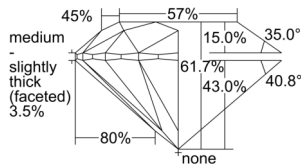

GIA®

FACSIMILE

GIA REPORT 6492872186

Verify this report at GIA.edu

GIA NATURAL DIAMOND DOSSIER®

July 10, 2024
GIA Report Number **6492872186**
Shape and Cutting Style ..... **Round Brilliant**
Measurements ..... **4.65 - 4.68 x 2.88 mm**

GRADING RESULTS

Carat Weight ..... **0.38 carat**
Color Grade ..... **E**
Clarity Grade **S12**
Cut Grade ..... **Excellent**

ADDITIONAL GRADING INFORMATION

Polish ..... **Excellent**
Symmetry ..... **Excellent**
Fluorescence ..... **None**
Clarity Characteristics..... **Cloud, Feather**
Inscription(s): **GIA 6492872186**

PROPORTIONS

Profile to actual proportions