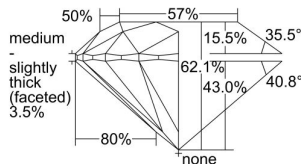

GIA®

FACSIMILE

GIA REPORT 6492873616

Verify this report at GIA.edu

GIA NATURAL DIAMOND DOSSIER®

July 09, 2024
GIA Report Number **6492873616**
Shape and Cutting Style ..... **Round Brilliant**
Measurements ..... **4.72 - 4.75 x 2.94 mm**

GRADING RESULTS

Carat Weight ..... **0.40 carat**
Color Grade ..... **E**
Clarity Grade **VS1**
Cut Grade ..... **Excellent**

ADDITIONAL GRADING INFORMATION

Polish ..... **Very Good**
Symmetry ..... **Excellent**
Fluorescence ..... **None**
Clarity Characteristics..... **Feather, Cloud, Pinpoint**
Inscription(s): **GIA 6492873616**

PROPORTIONS

Profile to actual proportions

GRADING SCALES

GIA COLOR SCALE	GIA CLARITY SCALE	GIA CUT SCALE
D	FLAWLESS	EXCELLENT
E	FLAWLESS	
F	INTERNALLY FLAWLESS	VERY GOOD
G	FLAWLESS	
H	VVS₁	GOOD
I	VVS₂	
J	VS₁	FAIR
K	VS₂	
L	SI₁	POOR
M	SI₂	
N	I₁	
O	I₂	
P	I₃	
Q		
R		
S		
T		
U		
V		
W		
X		
Y		
Z