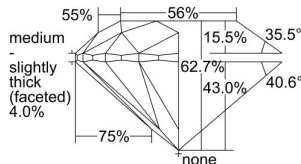

GIA®

FACSIMILE

GIA REPORT 6492874015

Verify this report at GIA.edu

GIA NATURAL DIAMOND DOSSIER®

July 10, 2024
GIA Report Number **6492874015**
Shape and Cutting Style ..... **Round Brilliant**
Measurements ..... **6.10 - 6.14 x 3.84 mm**

GRADING RESULTS

Carat Weight ..... **0.90 carat**
Color Grade ..... **E**
Clarity Grade **VVS1**
Cut Grade ..... **Excellent**

ADDITIONAL GRADING INFORMATION

Polish ..... **Excellent**
Symmetry ..... **Excellent**
Fluorescence ..... **None**
Clarity Characteristics ..... **Feather**
Inscription(s): **GIA 6492874015**

PROPORTIONS

Profile to actual proportions