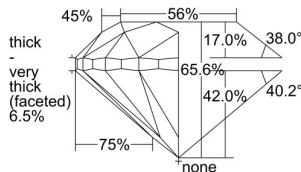

GIA®

FACSIMILE

GIA REPORT 6492874384

Verify this report at GIA.edu

GIA NATURAL DIAMOND DOSSIER®

July 09, 2024
GIA Report Number **6492874384**
Shape and Cutting Style ..... **Round Brilliant**
Measurements ..... **5.91 - 5.98 x 3.90 mm**

GRADING RESULTS

Carat Weight ..... **0.90 carat**
Color Grade ..... **H**
Clarity Grade **S11**
Cut Grade ..... **Good**

ADDITIONAL GRADING INFORMATION

Polish ..... **Excellent**
Symmetry ..... **Very Good**
Fluorescence ..... **Medium Blue**
Clarity Characteristics..... **Crystal, Feather**
Inscription(s): **GIA 6492874384**

PROPORTIONS

Profile to actual proportions

GRADING SCALES

GIA COLOR SCALE	GIA CLARITY SCALE	GIA CUT SCALE	
D	FLAWLESS	EXCELLENT	
E	INTERNALLY FLAWLESS		
F		VVS₁	VERY GOOD
G	VVS₂		
H	VS₁	GOOD	
I	VS₂		
J	S1₁	FAIR	
K	S1₂		
L	I₁	POOR	
M	I₂		
N	I₃		
O			
P			
Q			
R			
S			
T			
U			
V			
W			
X			
Y			
Z