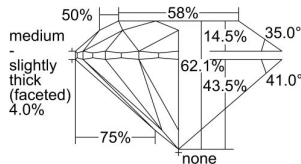

GIA®

FACSIMILE

GIA REPORT 6492877408

Verify this report at GIA.edu

GIA NATURAL DIAMOND DOSSIER®

July 11, 2024
GIA Report Number **6492877408**
Shape and Cutting Style ..... **Round Brilliant**
Measurements ..... **4.40 - 4.43 x 2.75 mm**

GRADING RESULTS

Carat Weight ..... **0.33 carat**
Color Grade ..... **D**
Clarity Grade **S12**
Cut Grade ..... **Excellent**

ADDITIONAL GRADING INFORMATION

Polish ..... **Excellent**
Symmetry ..... **Excellent**
Fluorescence ..... **None**
Clarity Characteristics..... **Crystal, Cloud**
Inscription(s): **GIA 6492877408**

PROPORTIONS

Profile to actual proportions

GRADING SCALES

GIA COLOR SCALE	GIA CLARITY SCALE	GIA CUT SCALE	
D	FLAWLESS	EXCELLENT	
E	INTERNALLY FLAWLESS		
F		VVS₁	VERY GOOD
G	VVS₂		
H	VS₁	GOOD	
I	VS₂		
J	S1₁	FAIR	
K	S1₂		
L	I₁	POOR	
M	I₂		
N	I₃		
O