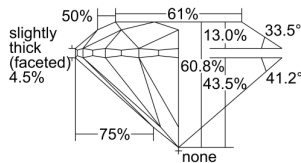

GIA®

FACSIMILE

GIA REPORT 6492877424

Verify this report at GIA.edu

GIA NATURAL DIAMOND DOSSIER®

July 12, 2024
GIA Report Number **6492877424**
Shape and Cutting Style ..... **Round Brilliant**
Measurements ..... **5.24 - 5.27 x 3.20 mm**

GRADING RESULTS

Carat Weight ..... **0.55 carat**
Color Grade ..... **G**
Clarity Grade **VS1**
Cut Grade ..... **Excellent**

ADDITIONAL GRADING INFORMATION

Polish ..... **Excellent**
Symmetry ..... **Excellent**
Fluorescence ..... **None**
Clarity Characteristics ..... **Feather, Pinpoint**
Inscription(s): **GIA 6492877424**

PROPORTIONS

Profile to actual proportions

GRADING SCALES

GIA COLOR SCALE	GIA CLARITY SCALE	GIA CUT SCALE	
D	FLAWLESS	EXCELLENT	
E	INTERNALLY FLAWLESS		
F		VVS₁	VERY GOOD
G	VVS₂		
H	VS₁	GOOD	
I	VS₂		
J	SI₁	FAIR	
K	SI₂		
L	I₁	POOR	
M			
N			
O	I₂		
P			
Q	I₃		
R			
S			
T			
U			
V			
W			
X			
Y			
Z