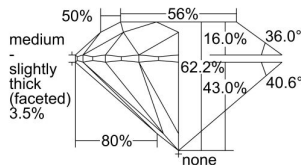

GIA®

FACSIMILE

GIA REPORT 6492877841

Verify this report at GIA.edu

GIA NATURAL DIAMOND DOSSIER®

July 10, 2024
GIA Report Number **6492877841**
Shape and Cutting Style ..... **Round Brilliant**
Measurements ..... **5.15 - 5.18 x 3.21 mm**

GRADING RESULTS

Carat Weight ..... **0.53 carat**
Color Grade ..... **G**
Clarity Grade **VVS2**
Cut Grade ..... **Excellent**

ADDITIONAL GRADING INFORMATION

Polish ..... **Excellent**
Symmetry ..... **Excellent**
Fluorescence ..... **Faint**
Clarity Characteristics..... **Cloud, Pinpoint, Feather, Surface Graining**

Inscription(s): GIA 6492877841

PROPORTIONS

Profile to actual proportions