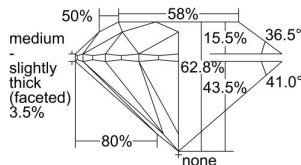

GIA®

FACSIMILE

GIA REPORT 6492878222

Verify this report at GIA.edu

GIA NATURAL DIAMOND DOSSIER®

July 10, 2024
GIA Report Number **6492878222**
Shape and Cutting Style ..... **Round Brilliant**
Measurements ..... **5.65 - 5.68 x 3.56 mm**

GRADING RESULTS

Carat Weight ..... **0.70 carat**
Color Grade ..... **E**
Clarity Grade **S11**
Cut Grade ..... **Excellent**

ADDITIONAL GRADING INFORMATION

Polish ..... **Excellent**
Symmetry ..... **Excellent**
Fluorescence ..... **None**
Clarity Characteristics..... **Feather, Cloud**
Inscription(s): **GIA 6492878222**

PROPORTIONS

Profile to actual proportions

GRADING SCALES

GIA COLOR SCALE	GIA CLARITY SCALE	GIA CUT SCALE	
D	FLAWLESS	EXCELLENT	
E	INTERNALLY FLAWLESS		
F		VVS₁	VERY GOOD
G	VVS₂		
H	VS₁	GOOD	
I	VS₂		
J	S1₁	FAIR	
K	S1₂		
L	I₁	POOR	
M	I₂		
N	I₃		
O			
P			
Q			
R			
S			
T			
U			
V			
W			
X			
Y			
Z