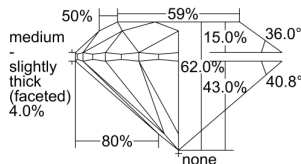

GIA®

FACSIMILE

GIA REPORT 6492879469

Verify this report at GIA.edu

GIA NATURAL DIAMOND DOSSIER®

July 11, 2024
GIA Report Number **6492879469**
Shape and Cutting Style ..... **Round Brilliant**
Measurements ..... **4.54 - 4.58 x 2.83 mm**

GRADING RESULTS

Carat Weight ..... **0.37 carat**
Color Grade ..... **G**
Clarity Grade **VS2**
Cut Grade ..... **Excellent**

ADDITIONAL GRADING INFORMATION

Polish ..... **Excellent**
Symmetry ..... **Excellent**
Fluorescence ..... **None**
Clarity Characteristics..... **Cloud, Crystal**
Inscription(s): **GIA 6492879469**

PROPORTIONS

Profile to actual proportions

GRADING SCALES

GIA COLOR SCALE	GIA CLARITY SCALE	GIA CUT SCALE	
D	FLAWLESS	EXCELLENT	
E	INTERNALLY FLAWLESS		
F		VVS₁	VERY GOOD
G	VVS₂		
H	VS₁	GOOD	
I	VS₂		
J	SI₁	FAIR	
K	SI₂		
L	I₁	POOR	
M	I₂		
N	I₃		
O			
P			
Q			
R			
S			
T			
U			
V			
W			
X			
Y			
Z