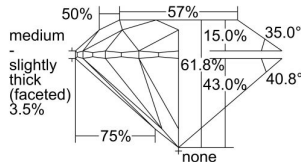

GIA®

FACSIMILE

GIA REPORT 6492880056

Verify this report at GIA.edu

GIA NATURAL DIAMOND DOSSIER®

July 10, 2024
GIA Report Number **6492880056**
Shape and Cutting Style ..... **Round Brilliant**
Measurements ..... **5.23 - 5.26 x 3.24 mm**

GRADING RESULTS

Carat Weight ..... **0.55 carat**
Color Grade ..... **D**
Clarity Grade **VS1**
Cut Grade ..... **Excellent**

ADDITIONAL GRADING INFORMATION

Polish ..... **Excellent**
Symmetry ..... **Excellent**
Fluorescence ..... **None**
Clarity Characteristics..... **Cloud, Feather, Needle, Pinpoint**
Inscription(s): **GIA 6492880056**

PROPORTIONS

Profile to actual proportions