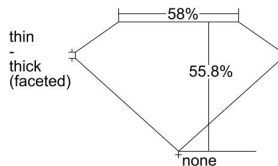

GIA®

FACSIMILE

GIA REPORT 6492883559

Verify this report at GIA.edu

GIA NATURAL DIAMOND DOSSIER®

July 11, 2024
GIA Report Number 6492883559
Shape and Cutting Style ..... Heart Brilliant
Measurements ..... 4.86 x 5.67 x 3.17 mm

GRADING RESULTS

Carat Weight ..... 0.50 carat
Color Grade ..... D
Clarity Grade VS2

ADDITIONAL GRADING INFORMATION

Polish ..... Excellent
Symmetry ..... Very Good
Fluorescence ..... None
Clarity Characteristics ..... Crystal
Inscription(s): GIA 6492883559

PROPORTIONS

Profile not to actual proportions

GRADING SCALES

GIA COLOR SCALE		GIA CLARITY SCALE			
COLORLESS	D	VERY VERY SLIGHTLY INCLUDED	FLAWLESS		
	E		INTERNALLY FLAWLESS		
	F		VVS₁		
	NEAR COLORLESS	G	VVS₂		
		H	VERY SLIGHTLY INCLUDED	VS₁	
		I		VS₂	
		FAINT	J	SLIGHTLY INCLUDED	SI₁
	K		SI₂		
	L		INCLUDED		I₁
	M			I₂	
N	I₃				
VERT LIGHT	O				
	P				
	Q				
	R				
	LIGHT	S			
		T			
		U			
		V			
	W				
	X				
	Y				
	Z