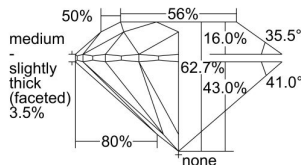

GIA®

FACSIMILE

GIA REPORT 6492887282

Verify this report at GIA.edu

GIA NATURAL DIAMOND DOSSIER®

July 11, 2024
GIA Report Number **6492887282**
Shape and Cutting Style ..... **Round Brilliant**
Measurements ..... **5.07 - 5.09 x 3.18 mm**

GRADING RESULTS

Carat Weight ..... **0.50 carat**
Color Grade ..... **F**
Clarity Grade **VS1**
Cut Grade ..... **Excellent**

ADDITIONAL GRADING INFORMATION

Polish ..... **Excellent**
Symmetry ..... **Excellent**
Fluorescence ..... **None**
Clarity Characteristics..... **Cloud, Pinpoint**
Inscription(s): **GIA 6492887282**

PROPORTIONS

Profile to actual proportions

GRADING SCALES

GIA COLOR SCALE	GIA CLARITY SCALE	GIA CUT SCALE	
D	FLAWLESS	EXCELLENT	
E	INTERNALLY FLAWLESS		
F		VVS₁	VERY GOOD
G	VVS₂		
H	VS₁	GOOD	
I	VS₂		
J	SI₁	FAIR	
K	SI₂		
L	I₁	POOR	
M	I₂		
N	I₃		
O			
P			
Q			
R			
S			
T			
U			
V			
W			
X			
Y			
Z