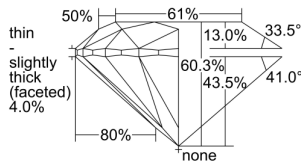

GIA®

FACSIMILE

GIA REPORT 6492888969

Verify this report at GIA.edu

GIA NATURAL DIAMOND DOSSIER®

July 11, 2024
GIA Report Number **6492888969**
Shape and Cutting Style ..... **Round Brilliant**
Measurements ..... **5.10 - 5.13 x 3.08 mm**

GRADING RESULTS

Carat Weight ..... **0.50 carat**
Color Grade ..... **E**
Clarity Grade **VS1**
Cut Grade ..... **Excellent**

ADDITIONAL GRADING INFORMATION

Polish ..... **Very Good**
Symmetry ..... **Very Good**
Fluorescence ..... **None**
Clarity Characteristics.. **Cloud, Indented Natural, Needle, Pinpoint**
Inscription(s): **GIA 6492888969**

PROPORTIONS

Profile to actual proportions

GRADING SCALES

GIA COLOR SCALE	GIA CLARITY SCALE	GIA CUT SCALE
D	FLAWLESS	EXCELLENT
E	FLAWLESS	
F	INTERNALLY FLAWLESS	VERY GOOD
G	FLAWLESS	
H	VVS₁	GOOD
I	VVS₂	
J	VS₁	FAIR
K	VS₂	
L	SI₁	POOR
M	SI₂	
N	I₁	
O	I₂	
P	I₃	
Q		
R		
S		
T		
U		
V		
W		
X		
Y		
Z