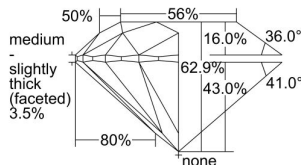

GIA®

FACSIMILE

GIA REPORT 6492891176

Verify this report at GIA.edu

GIA NATURAL DIAMOND DOSSIER®

July 11, 2024
GIA Report Number **6492891176**
Shape and Cutting Style ..... **Round Brilliant**
Measurements ..... **4.34 - 4.37 x 2.74 mm**

GRADING RESULTS

Carat Weight ..... **0.32 carat**
Color Grade ..... **H**
Clarity Grade ..... **Internally Flawless**
Cut Grade ..... **Excellent**

ADDITIONAL GRADING INFORMATION

Polish ..... **Excellent**
Symmetry ..... **Excellent**
Fluorescence ..... **Faint**
Clarity Characteristics..... **Minor Details of Polish**
Inscription(s): **GIA 6492891176**

PROPORTIONS

Profile to actual proportions

GRADING SCALES

GIA COLOR SCALE	GIA CLARITY SCALE	GIA CUT SCALE	
D	FLAWLESS	EXCELLENT	
E	INTERNALLY FLAWLESS		
F		VVS₁	VERY GOOD
G	VVS₂		
H	VS₁	GOOD	
I	VS₂		
J	SI₁	FAIR	
K	SI₂		
L	I₁	POOR	
M	I₂		
N	I₃		
O			
P			
Q			
R			
S			
T			
U			
V			
W			
X			
Y			
Z