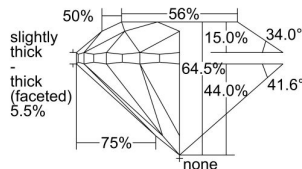

GIA®

FACSIMILE

GIA REPORT 6492897545

Verify this report at GIA.edu

GIA NATURAL DIAMOND DOSSIER®

July 15, 2024
GIA Report Number 6492897545
Shape and Cutting Style ..... Round Brilliant
Measurements ..... 4.95 - 4.99 x 3.21 mm

GRADING RESULTS

Carat Weight ..... 0.50 carat
Color Grade ..... D
Clarity Grade VS2
Cut Grade ..... Very Good

ADDITIONAL GRADING INFORMATION

Polish ..... Excellent
Symmetry ..... Excellent
Fluorescence ..... Medium Blue
Clarity Characteristics..... Crystal, Indented Natural
Inscription(s): GIA 6492897545

PROPORTIONS

Profile to actual proportions

GRADING SCALES

GIA COLOR SCALE	GIA CLARITY SCALE	GIA CUT SCALE	
D	FLAWLESS	EXCELLENT	
E	INTERNALLY FLAWLESS		
F		VVS₁	VERY GOOD
G	VVS₂		
H	VS₁	GOOD	
I	VS₂		
J	SI₁	FAIR	
K	SI₂		
L	I₁	POOR	
M			
N			
O	I₂		
P			
Q	I₃		
R			
S			
T			
U			
V			
W			
X			
Y			
Z