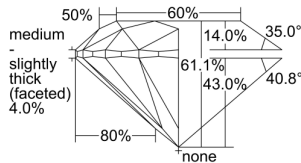

GIA®

FACSIMILE

GIA REPORT 6492898646

Verify this report at GIA.edu

GIA NATURAL DIAMOND DOSSIER®

July 16, 2024
GIA Report Number **6492898646**
Shape and Cutting Style ..... **Round Brilliant**
Measurements ..... **4.05 - 4.07 x 2.48 mm**

GRADING RESULTS

Carat Weight ..... **0.25 carat**
Color Grade ..... **H**
Clarity Grade **VS1**
Cut Grade ..... **Excellent**

ADDITIONAL GRADING INFORMATION

Polish ..... **Excellent**
Symmetry ..... **Excellent**
Fluorescence ..... **None**
Clarity Characteristics..... **Feather, Pinpoint, Cloud**
Inscription(s): **GIA 6492898646**

PROPORTIONS

Profile to actual proportions

GRADING SCALES

GIA COLOR SCALE	GIA CLARITY SCALE	GIA CUT SCALE	
D	FLAWLESS	EXCELLENT	
E	INTERNALLY FLAWLESS		
F		VVS₁	VERY GOOD
G	VVS₂		
H	VS₁	GOOD	
I	VS₂		
J	SI₁	FAIR	
K	SI₂		
L	I₁	POOR	
M	I₂		
N	I₃		
O			
P			
Q			
R			
S			
T			
U			
V			
W			
X			
Y			
Z