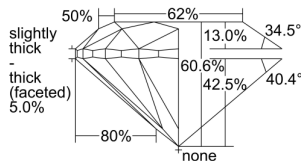

GIA®

FACSIMILE

GIA REPORT 6492899978

Verify this report at GIA.edu

GIA NATURAL DIAMOND DOSSIER®

July 16, 2024
GIA Report Number **6492899978**
Shape and Cutting Style ..... **Round Brilliant**
Measurements ..... **5.03 - 5.07 x 3.06 mm**

GRADING RESULTS

Carat Weight ..... **0.50 carat**
Color Grade ..... **F**
Clarity Grade **S11**
Cut Grade ..... **Good**

ADDITIONAL GRADING INFORMATION

Polish ..... **Very Good**
Symmetry ..... **Very Good**
Fluorescence ..... **None**
Clarity Characteristics ..... **Crystal**
Inscription(s): **GIA 6492899978**

PROPORTIONS

Profile to actual proportions