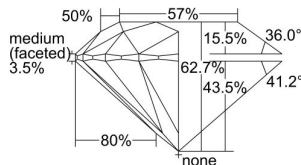

GIA®

FACSIMILE

GIA REPORT 6492901443

Verify this report at GIA.edu

GIA NATURAL DIAMOND DOSSIER®

July 12, 2024
GIA Report Number **6492901443**
Shape and Cutting Style ..... **Round Brilliant**
Measurements ..... **4.96 - 5.00 x 3.12 mm**

GRADING RESULTS

Carat Weight ..... **0.47 carat**
Color Grade ..... **H**
Clarity Grade **S12**
Cut Grade ..... **Excellent**

ADDITIONAL GRADING INFORMATION

Polish ..... **Excellent**
Symmetry ..... **Excellent**
Fluorescence ..... **None**
Clarity Characteristics..... **Feather, Cloud**
Inscription(s): **GIA 6492901443**

PROPORTIONS

Profile to actual proportions

GRADING SCALES

GIA COLOR SCALE	GIA CLARITY SCALE	GIA CUT SCALE	
D	FLAWLESS	EXCELLENT	
E	INTERNALLY FLAWLESS		
F		VVS₁	VERY GOOD
G	VVS₂		
H	VS₁	GOOD	
I	VS₂		
J	S1₁	FAIR	
K	S1₂		
L	I₁	POOR	
M	I₂		
N	I₃		
O			
P			
Q			
R			
S			
T			
U			
V			
W			
X			
Y			
Z