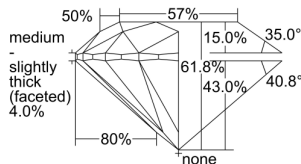

GIA®

FACSIMILE

GIA REPORT 6492904766

Verify this report at GIA.edu

GIA NATURAL DIAMOND DOSSIER®

July 12, 2024
GIA Report Number **6492904766**
Shape and Cutting Style ..... **Round Brilliant**
Measurements ..... **4.72 - 4.74 x 2.92 mm**

GRADING RESULTS

Carat Weight ..... **0.40 carat**
Color Grade ..... **G**
Clarity Grade **VS1**
Cut Grade ..... **Excellent**

ADDITIONAL GRADING INFORMATION

Polish ..... **Excellent**
Symmetry ..... **Excellent**
Fluorescence ..... **None**
Clarity Characteristics ..... **Feather**
Inscription(s): **GIA 6492904766**

PROPORTIONS

Profile to actual proportions

GRADING SCALES

GIA COLOR SCALE		GIA CLARITY SCALE		GIA CUT SCALE	
COLORLESS	D	FLAWLESS	VERY VERY SLIGHTLY INCLUDED	EXCELLENT	
	E				
	F	INTERNALLY FLAWLESS			
	G				
	NEAR COLORLESS	H		VVS₁	VERY GOOD
		I		VVS₂	
	FAINT	J		VS₁	GOOD
		K			
		L		VS₂	
		M			
VERY LIGHT	N	SI₁	FAIR		
	O				
	P	SI₂			
	R				
	LIGHT	S		I₁	POOR
		T			
U		I₂			
V					
W	I₃				
X					
Y					
Z