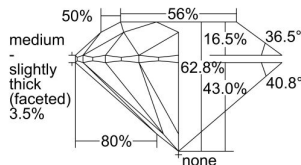

GIA®

FACSIMILE

GIA REPORT 6492904804

Verify this report at GIA.edu

GIA NATURAL DIAMOND DOSSIER®

July 12, 2024
GIA Report Number **6492904804**
Shape and Cutting Style ..... **Round Brilliant**
Measurements ..... **4.39 - 4.40 x 2.76 mm**

GRADING RESULTS

Carat Weight ..... **0.32 carat**
Color Grade ..... **G**
Clarity Grade **VS2**
Cut Grade ..... **Excellent**

ADDITIONAL GRADING INFORMATION

Polish ..... **Excellent**
Symmetry ..... **Excellent**
Fluorescence ..... **Medium Blue**
Clarity Characteristics..... **Crystal, Cloud**
Inscription(s): **GIA 6492904804**

PROPORTIONS

Profile to actual proportions

GRADING SCALES

GIA COLOR SCALE	GIA CLARITY SCALE	GIA CUT SCALE	
D	FLAWLESS	EXCELLENT	
E	INTERNALLY FLAWLESS		
F		VVS₁	VERY GOOD
G	VVS₂		
H	VS₁	GOOD	
I	VS₂		
J	SI₁	FAIR	
K	SI₂		
L	I₁	POOR	
M	I₂		
N	I₃		
O			
P			
Q			
R			
S			
T			
U			
V			
W			
X			
Y			
Z