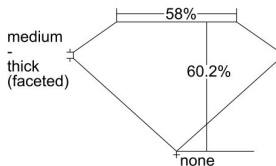

GIA®

FACSIMILE

GIA REPORT 6492907808

Verify this report at GIA.edu

GIA NATURAL DIAMOND DOSSIER®

July 12, 2024
GIA Report Number 6492907808
Shape and Cutting Style ..... Oval Brilliant
Measurements ..... 5.96 x 4.11 x 2.48 mm

GRADING RESULTS

Carat Weight ..... 0.40 carat
Color Grade ..... D
Clarity Grade VS1

ADDITIONAL GRADING INFORMATION

Polish ..... Excellent
Symmetry ..... Very Good
Fluorescence ..... None
Clarity Characteristics..... Crystal, Needle
Inscription(s): GIA 6492907808

PROPORTIONS

Profile not to actual proportions

GRADING SCALES

GIA COLOR SCALE		GIA CLARITY SCALE	
COLORLESS	D	VERY VERY SLIGHTLY INCLUDED	FLAWLESS
	E		INTERNALLY FLAWLESS
	F		VVS₁
	G		VVS₂
	H		VS₁
	I		VS₂
	J		SI₁
	K		SI₂
	L		I₁
	M		I₂
NEAR COLORLESS	N	SLIGHTLY INCLUDED	I₃
	O		
	P		
	Q		
FAINT	R		
	S		
	T		
	U		
VERT LIGHT	V		
	W		
	X		
	Y		
LIGHT	Z